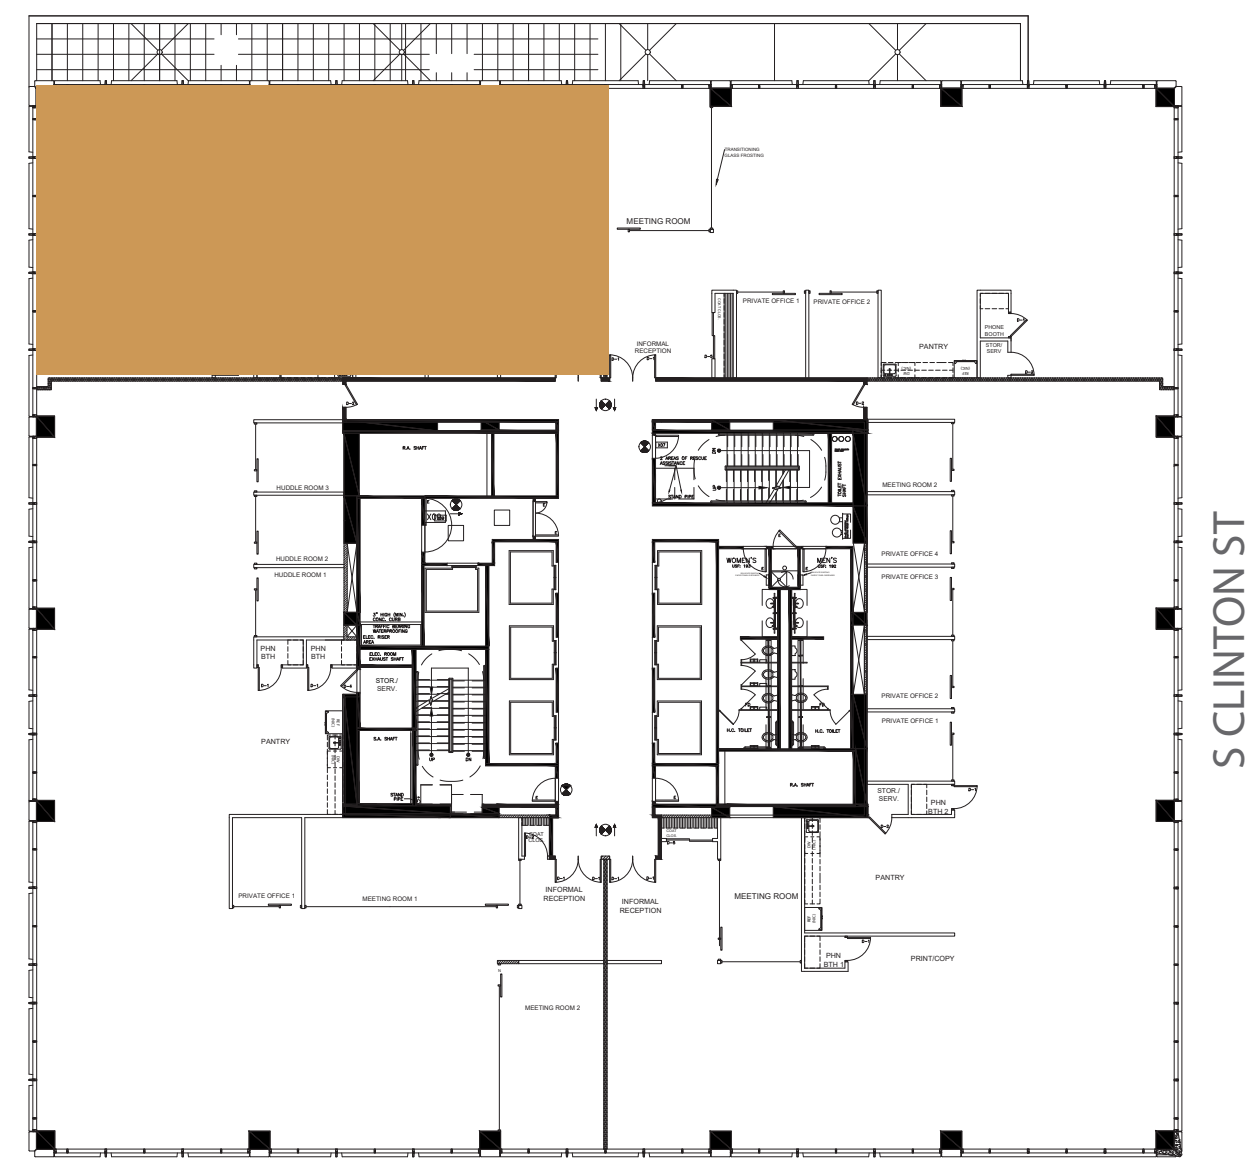

# SUITE: 1530 | RSF: 3,634 SF

## AS-BUILT CONFIGURATION

OFFICES.....	2
RECEPTION.....	1
CONFERENCE ROOMS.....	1
KITCHEN.....	1
OPEN WORK AREA.....	+/-24

*Not to scale, furniture and appliances not included*

## KEY PLAN

W VAN BUREN

S CLINTON ST