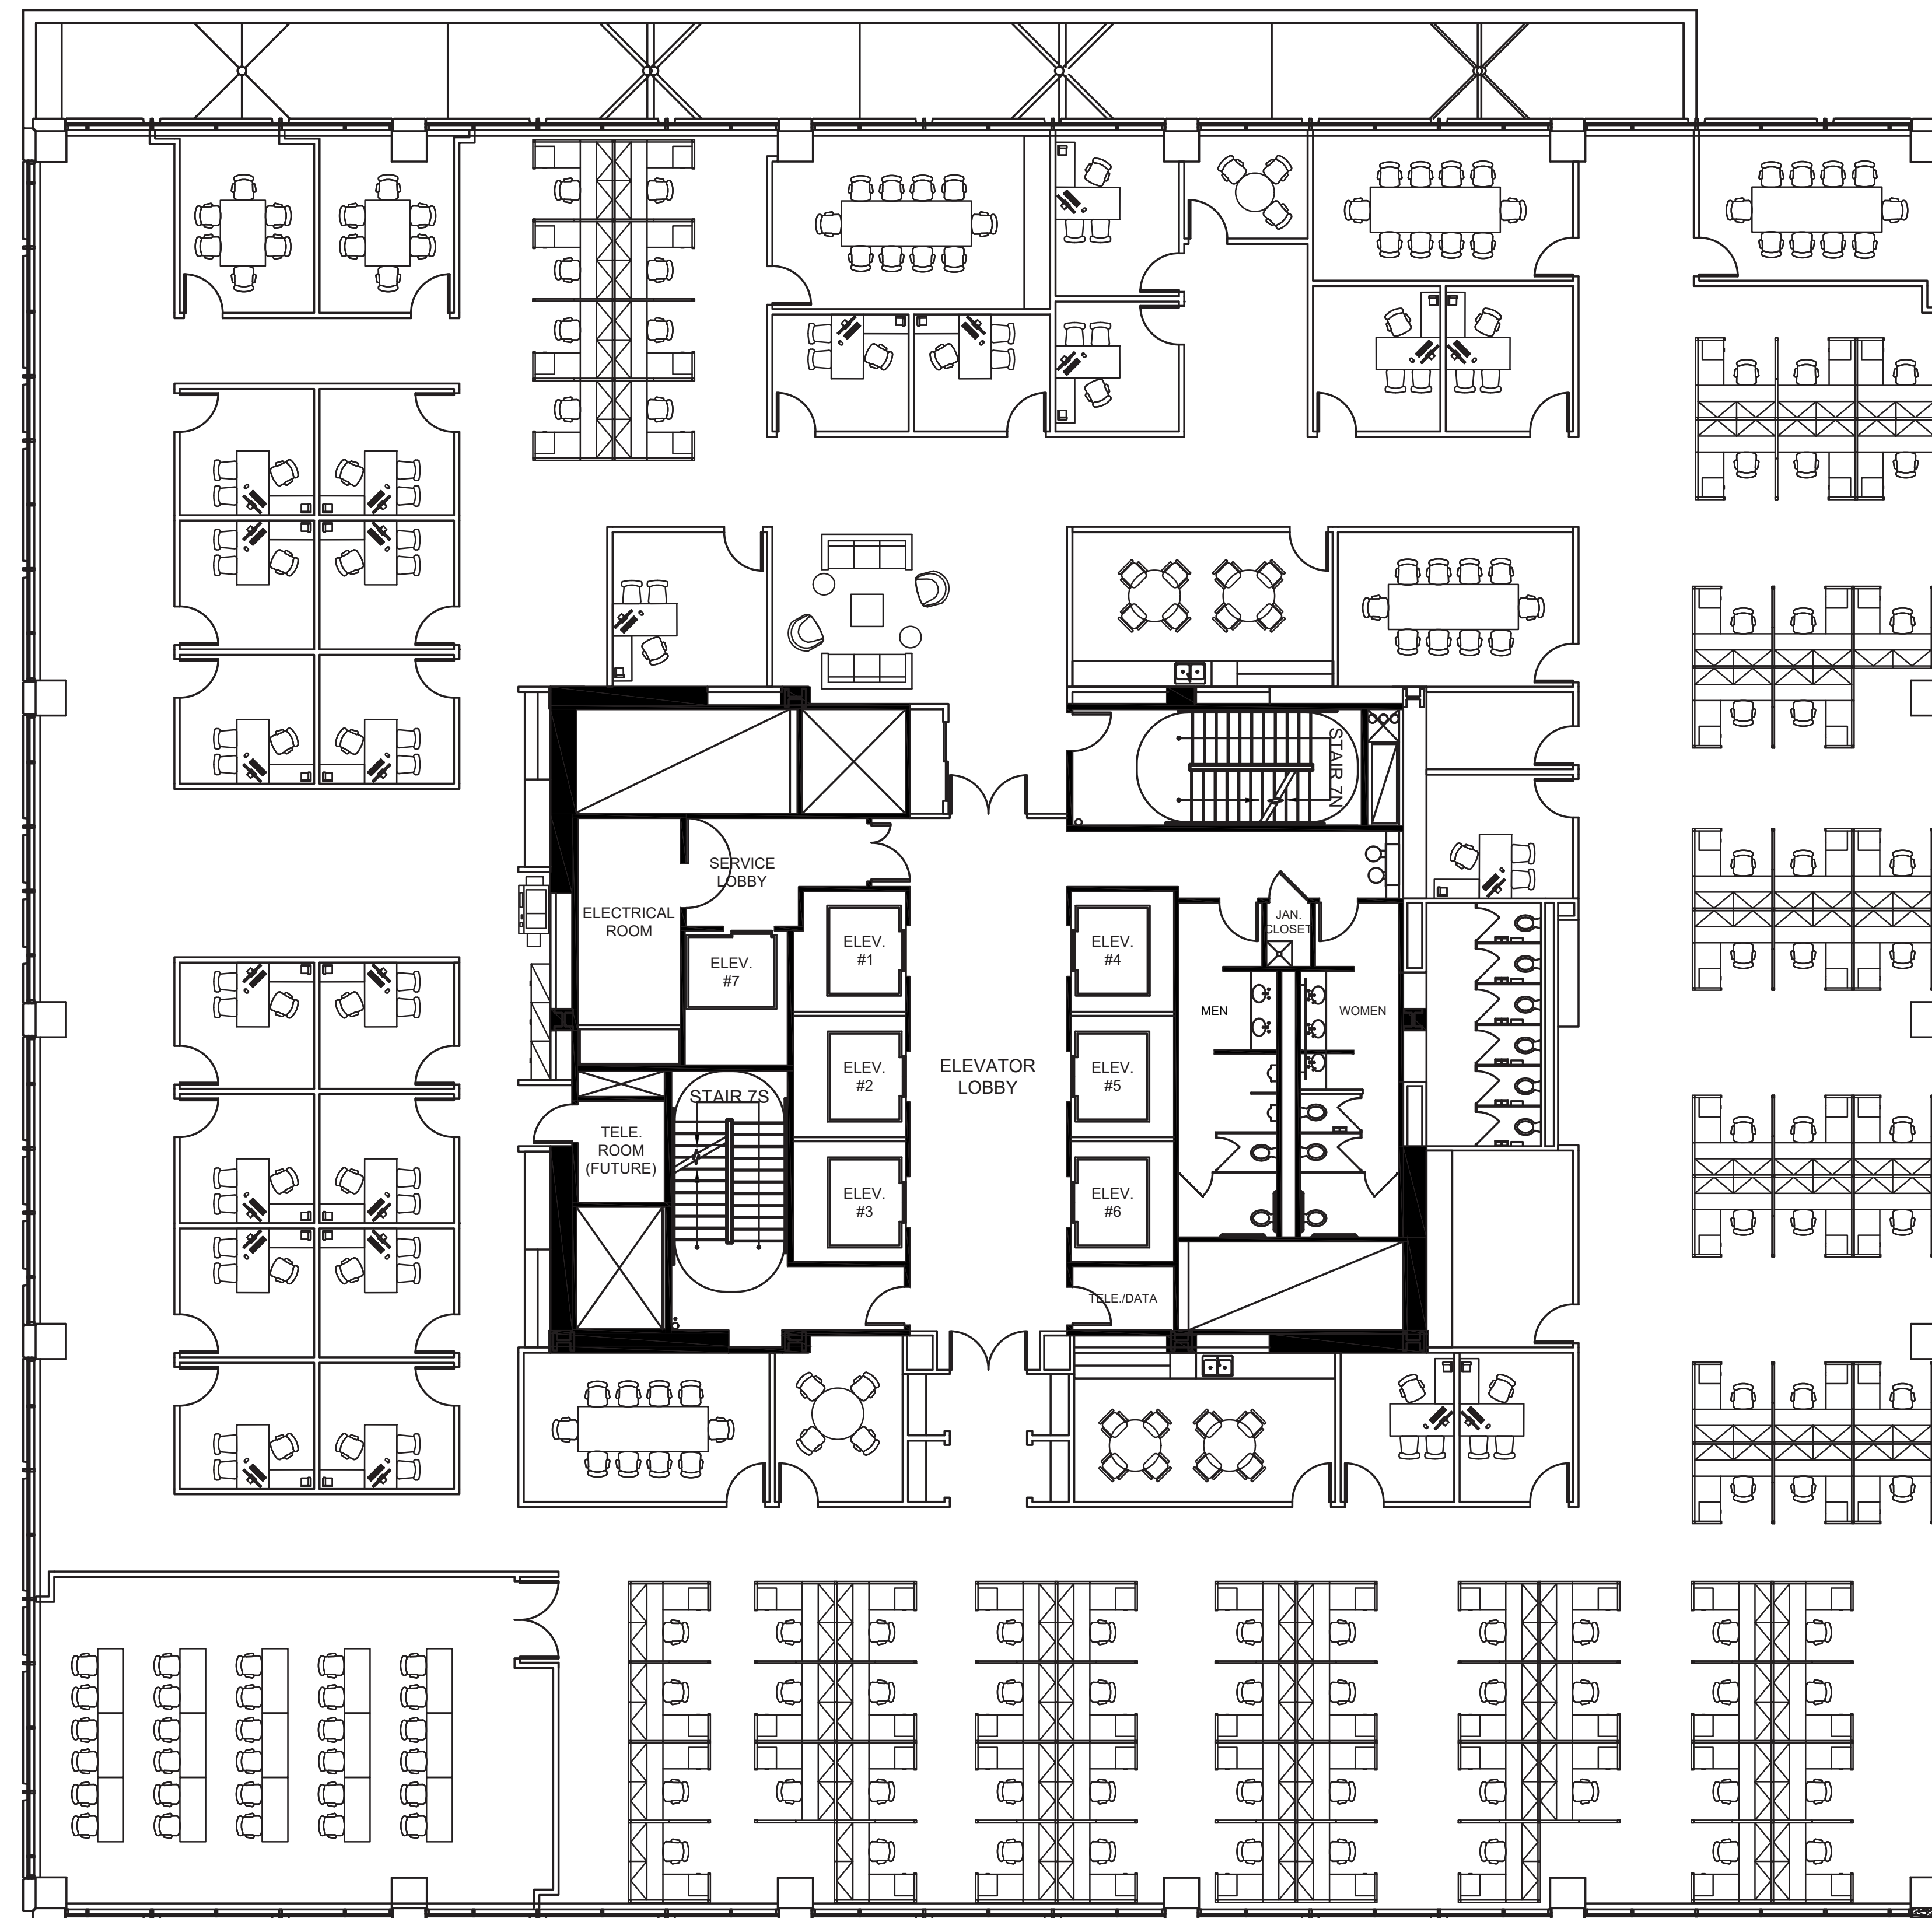

AS-BUILT CONFIGURATION

OFFICES.....	24
RECEPTION.....	1
CONFERENCE ROOMS.....	8
KITCHEN.....	2
OPEN WORK AREA.....	+/- 79

Not to scale, furniture and appliances not included

KEY PLAN

For leasing information please contact:
 Mark J. Gunderson
 312.448.8645
 mark.gunderson@streamrealty.com