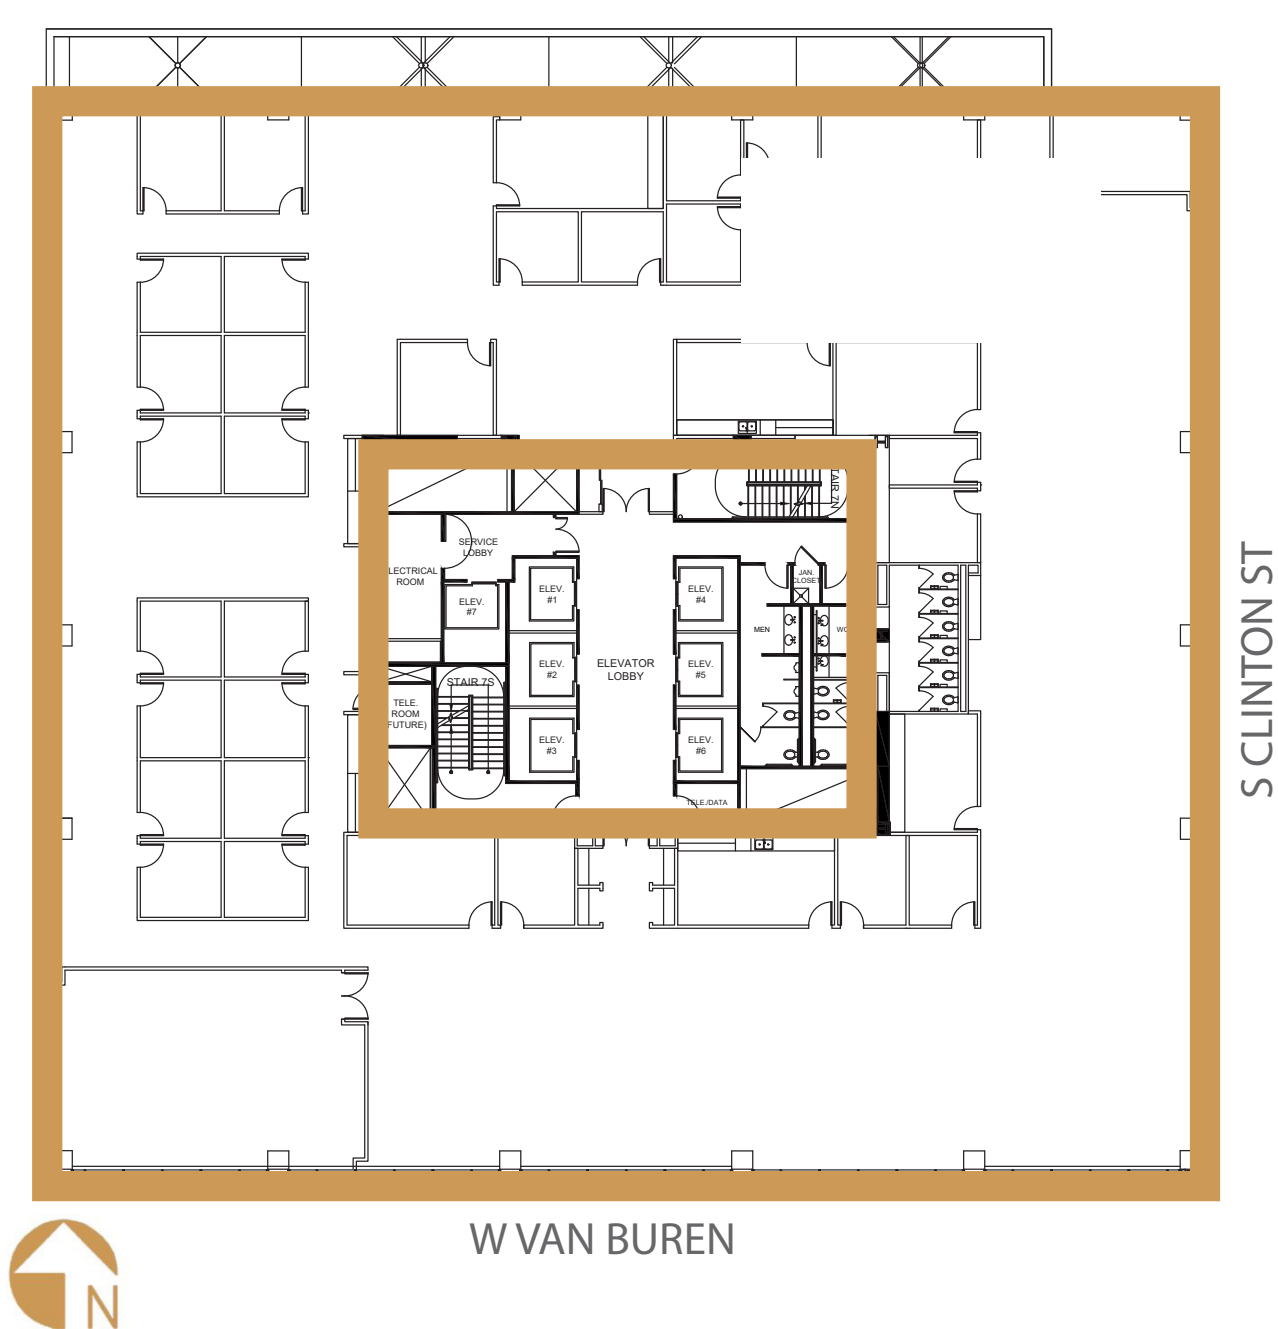

AS-BUILT CONFIGURATION

OFFICES.....	24
RECEPTION.....	1
CONFERENCE ROOMS.....	8
KITCHEN.....	2
OPEN WORK AREA.....	+/- 79

Not to scale, furniture and appliances not included

KEY PLAN

For leasing information please contact:
 Mark J. Gunderson
 312.448.8645
 mark.gunderson@streamrealty.com